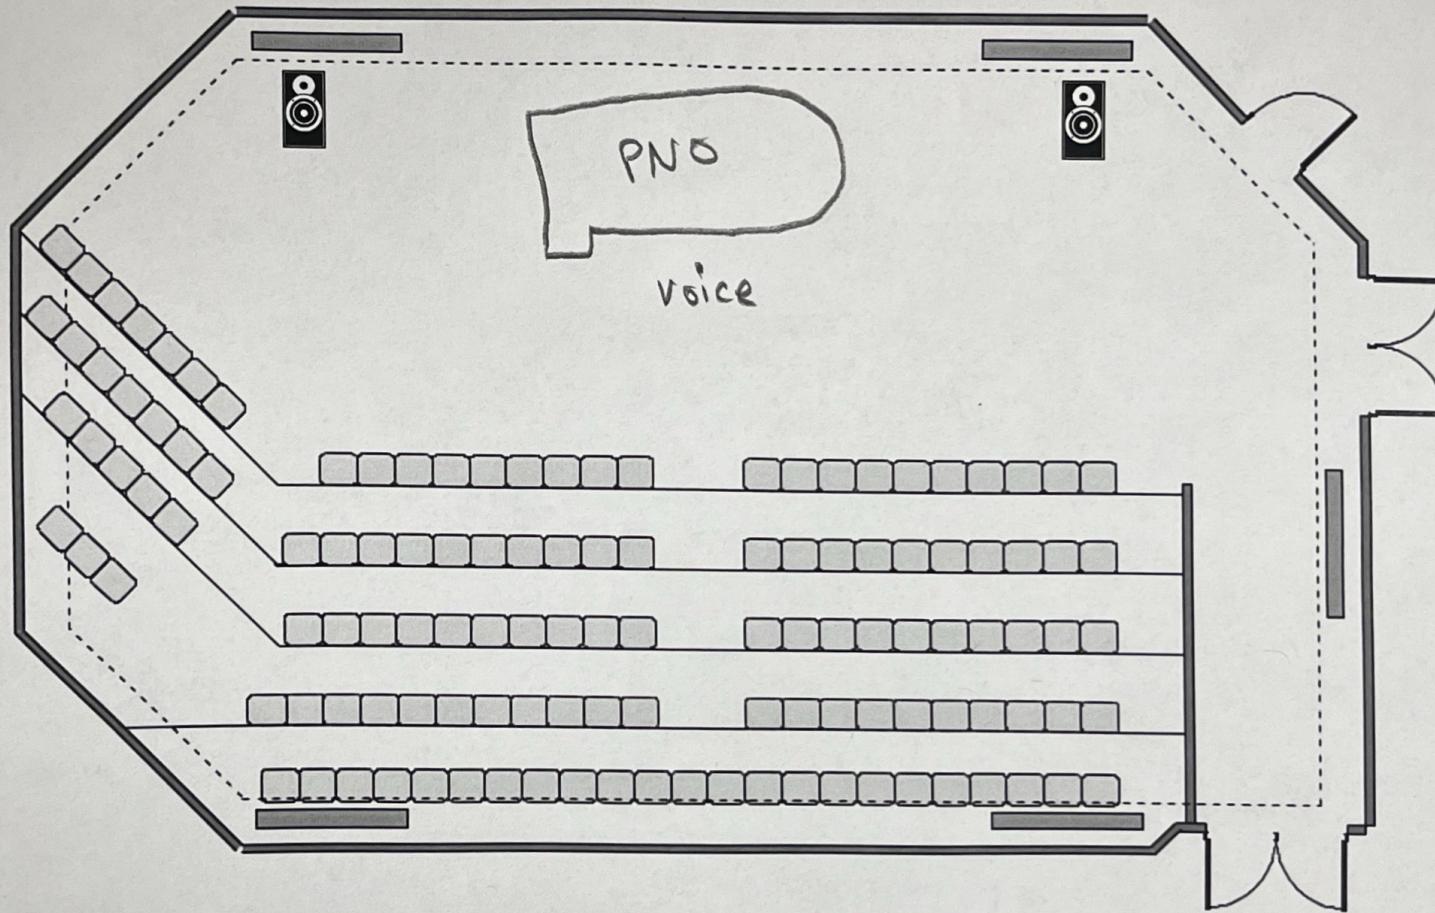

D.F. Cook Recital Hall - Stage Plot With Baffles

3 chairs
1 piano bench
4 stands

- = Music Stand
- x = Chair
- = Stool

D.F. Cook Recital Hall - Stage Plot

MUN All-Star Ensemble

Speaking microphone
needed for conductor

52 chairs
40 stands
5 stools

— = Music Stand
x = Chair
● = Stool

D.F. Cook Recital Hall - Stage Plot

input list

- | | |
|------------|---------|
| 1. PNO Lo | 5. TPET |
| 2. PNO Hi | |
| 3. Bass DI | |
| 4. Vocal | |

Monitor Mixes

1. Vocal
2. PNO

- = Music Stand
- x = Chair
- = Stool

Suncor Energy Hall - Stage Plot

- = Music Stand
- x = Chair
- = Stool

Suncor Energy Hall - Stage Plot

Inputs

1. GTR mic
2. Laptop L
3. Laptop R

- = Music Stand
- x = Chair
- = Stool

D.F. Cook Recital Hall - Stage Plot With Baffles

Video has audio playback.
Laptop will be setup beside projector

- = Music Stand
- x = Chair
- = Stool