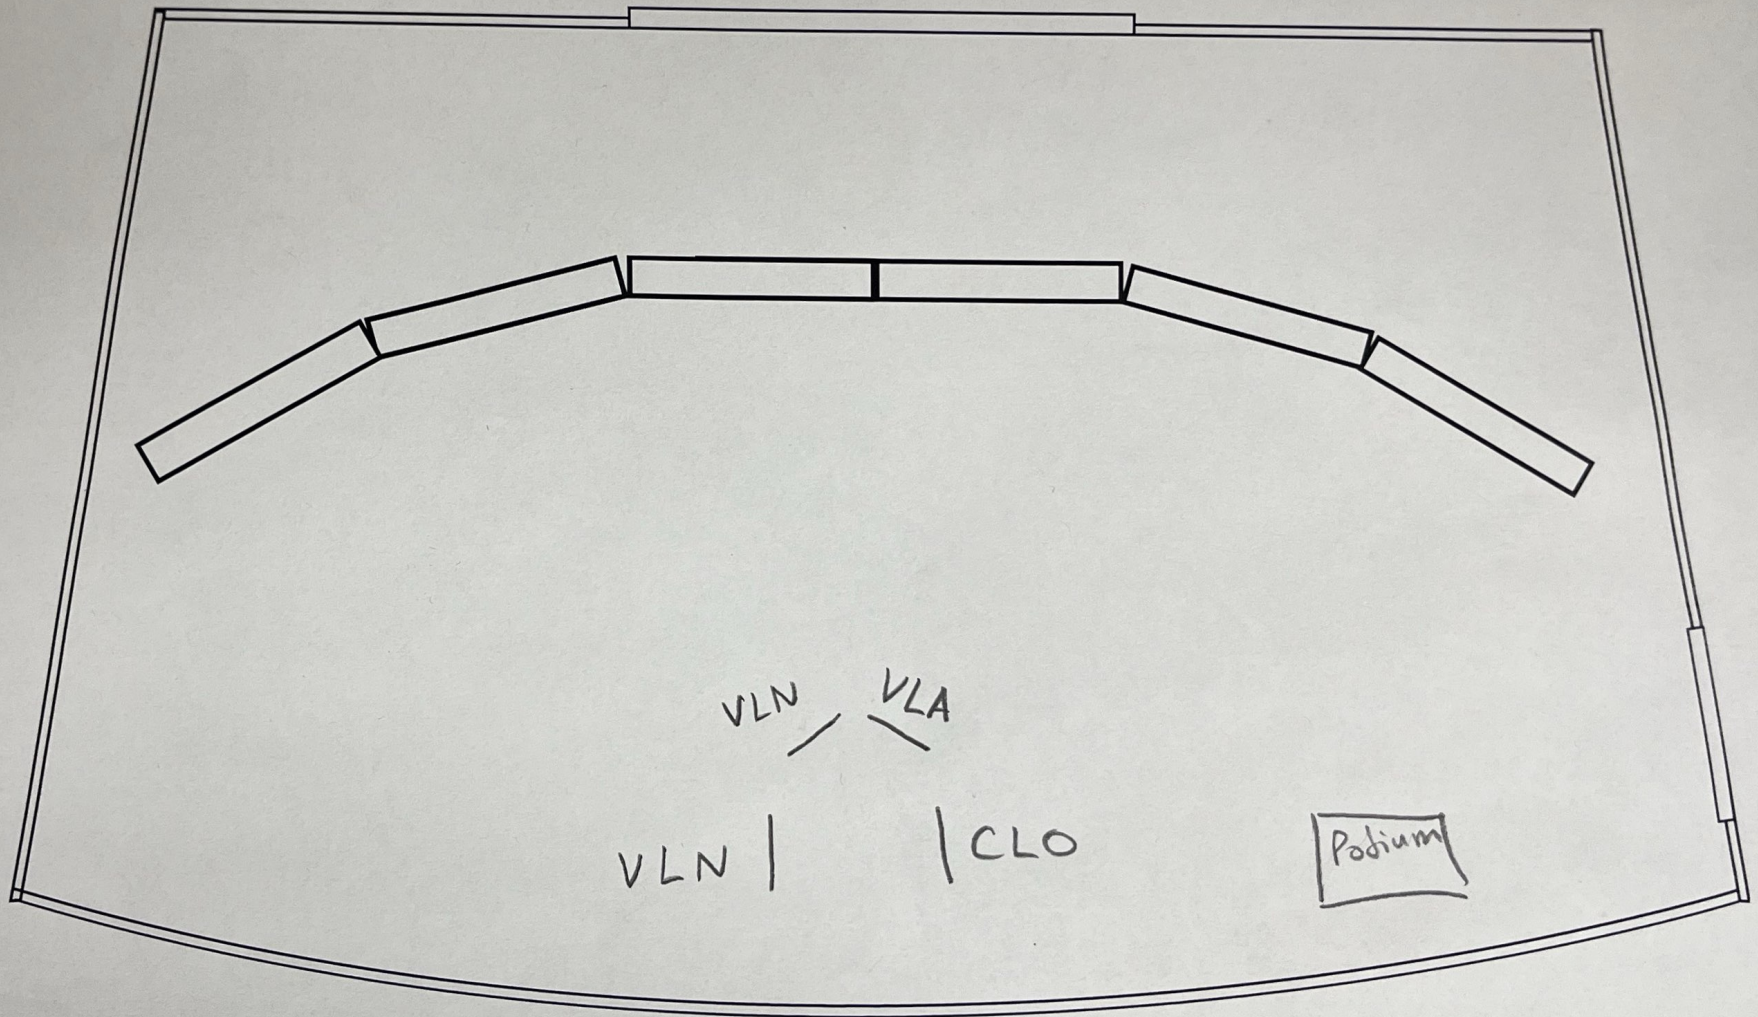

D.F. Cook Recital Hall - Stage Plot With Baffles

3 chairs
1 piano bench
4 stands

- = Music Stand
- x = Chair
- = Stool

D.F. Cook Recital Hall - Stage Plot

MUN All-Star Ensemble

Speaking microphone
needed for conductor

52 chairs
40 stands
5 stools

— = Music Stand
x = Chair
● = Stool

D.F. Cook Recital Hall - Stage Plot

input list

- | | |
|------------|---------|
| 1. PNO Lo | 5. TPET |
| 2. PNO Hi | |
| 3. Bass DI | |
| 4. Vocal | |

Monitor Mixes

1. Vocal
2. PNO

- = Music Stand
- x = Chair
- = Stool

Suncor Energy Hall - Stage Plot

- = Music Stand
- x = Chair
- = Stool

Suncor Energy Hall - Stage Plot

Inputs

1. GTR mic
2. Laptop L
3. Laptop R

- = Music Stand
- x = Chair
- = Stool

D.F. Cook Recital Hall - Stage Plot With Baffles

Video has audio playback.
Laptop will be setup beside projector

- = Music Stand
- x = Chair
- = Stool