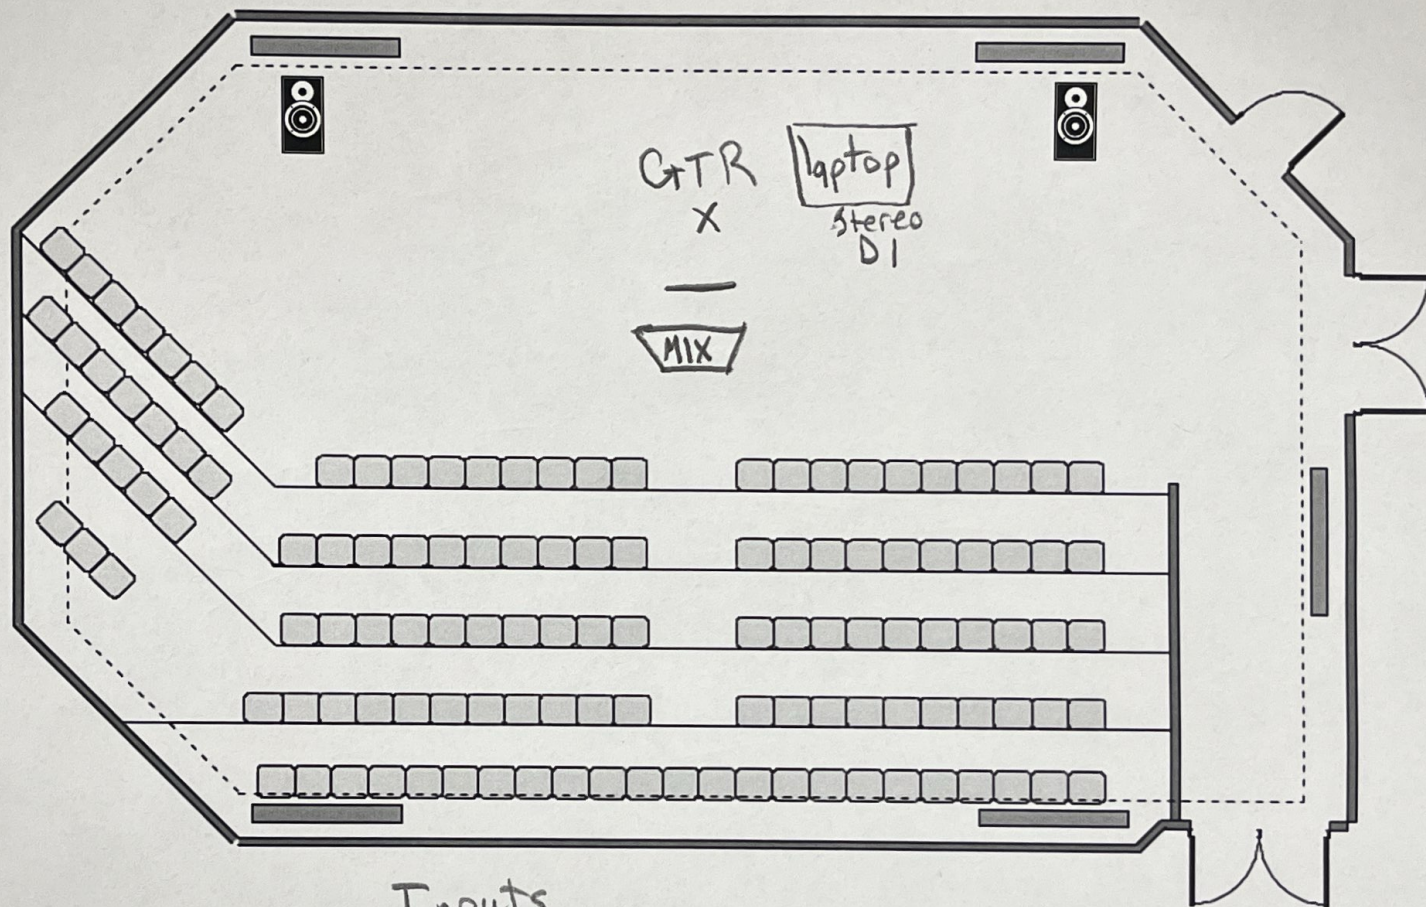

D.F. Cook Recital Hall - Stage Plot With Baffles

3 chairs
1 piano bench
4 stands

- = Music Stand
- x = Chair
- = Stool

D.F. Cook Recital Hall - Stage Plot

MUN All-Star Ensemble

Speaking microphone
needed for conductor

52 chairs
40 stands
5 stools

— = Music Stand
x = Chair
● = Stool

D.F. Cook Recital Hall - Stage Plot

input list

- | | |
|------------|---------|
| 1. PNO Lo | 5. TPET |
| 2. PNO Hi | |
| 3. Bass DI | |
| 4. Vocal | |

Monitor Mixes

1. Vocal
2. PNO

- = Music Stand
- x = Chair
- = Stool

Suncor Energy Hall - Stage Plot

- = Music Stand
- x = Chair
- = Stool

Suncor Energy Hall - Stage Plot

Inputs

1. GTR mic
2. Laptop L
3. Laptop R

- = Music Stand
- x = Chair
- = Stool

D.F. Cook Recital Hall - Stage Plot With Baffles

Video has audio playback.
Laptop will be setup beside projector

- = Music Stand
- x = Chair
- = Stool