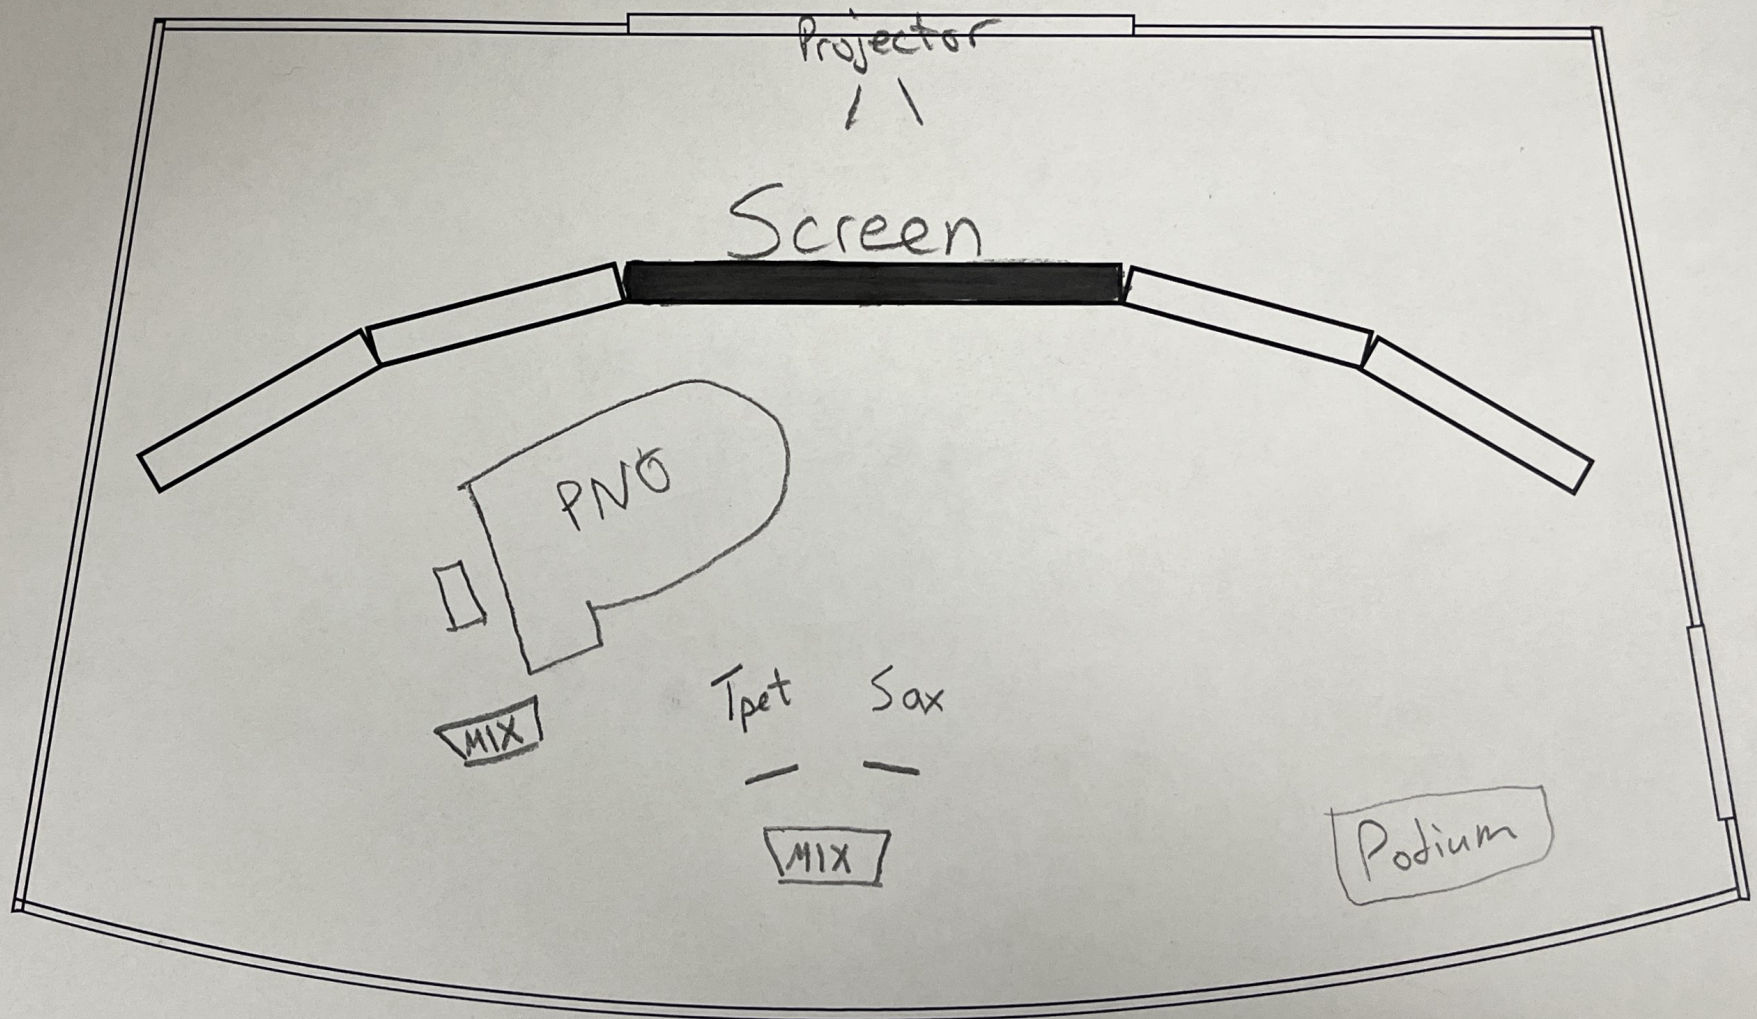

D.F. Cook Recital Hall - Stage Plot With Baffles

3 chairs
1 piano bench
4 stands

- = Music Stand
- x = Chair
- = Stool

D.F. Cook Recital Hall - Stage Plot

MUN All-Star Ensemble

Speaking microphone
needed for conductor

52 chairs
40 stands
5 stools

— = Music Stand
x = Chair
● = Stool

D.F. Cook Recital Hall - Stage Plot

input list

- | | |
|------------|---------|
| 1. PNO Lo | 5. TPET |
| 2. PNO Hi | |
| 3. Bass DI | |
| 4. Vocal | |

Monitor Mixes

1. Vocal
2. PNO

- = Music Stand
- x = Chair
- = Stool

Suncor Energy Hall - Stage Plot

- = Music Stand
- x = Chair
- = Stool

Suncor Energy Hall - Stage Plot

Inputs

1. GTR mic
2. Laptop L
3. Laptop R

- = Music Stand
- x = Chair
- = Stool

D.F. Cook Recital Hall - Stage Plot With Baffles

Video has audio playback.
Laptop will be setup beside projector

- = Music Stand
- x = Chair
- = Stool