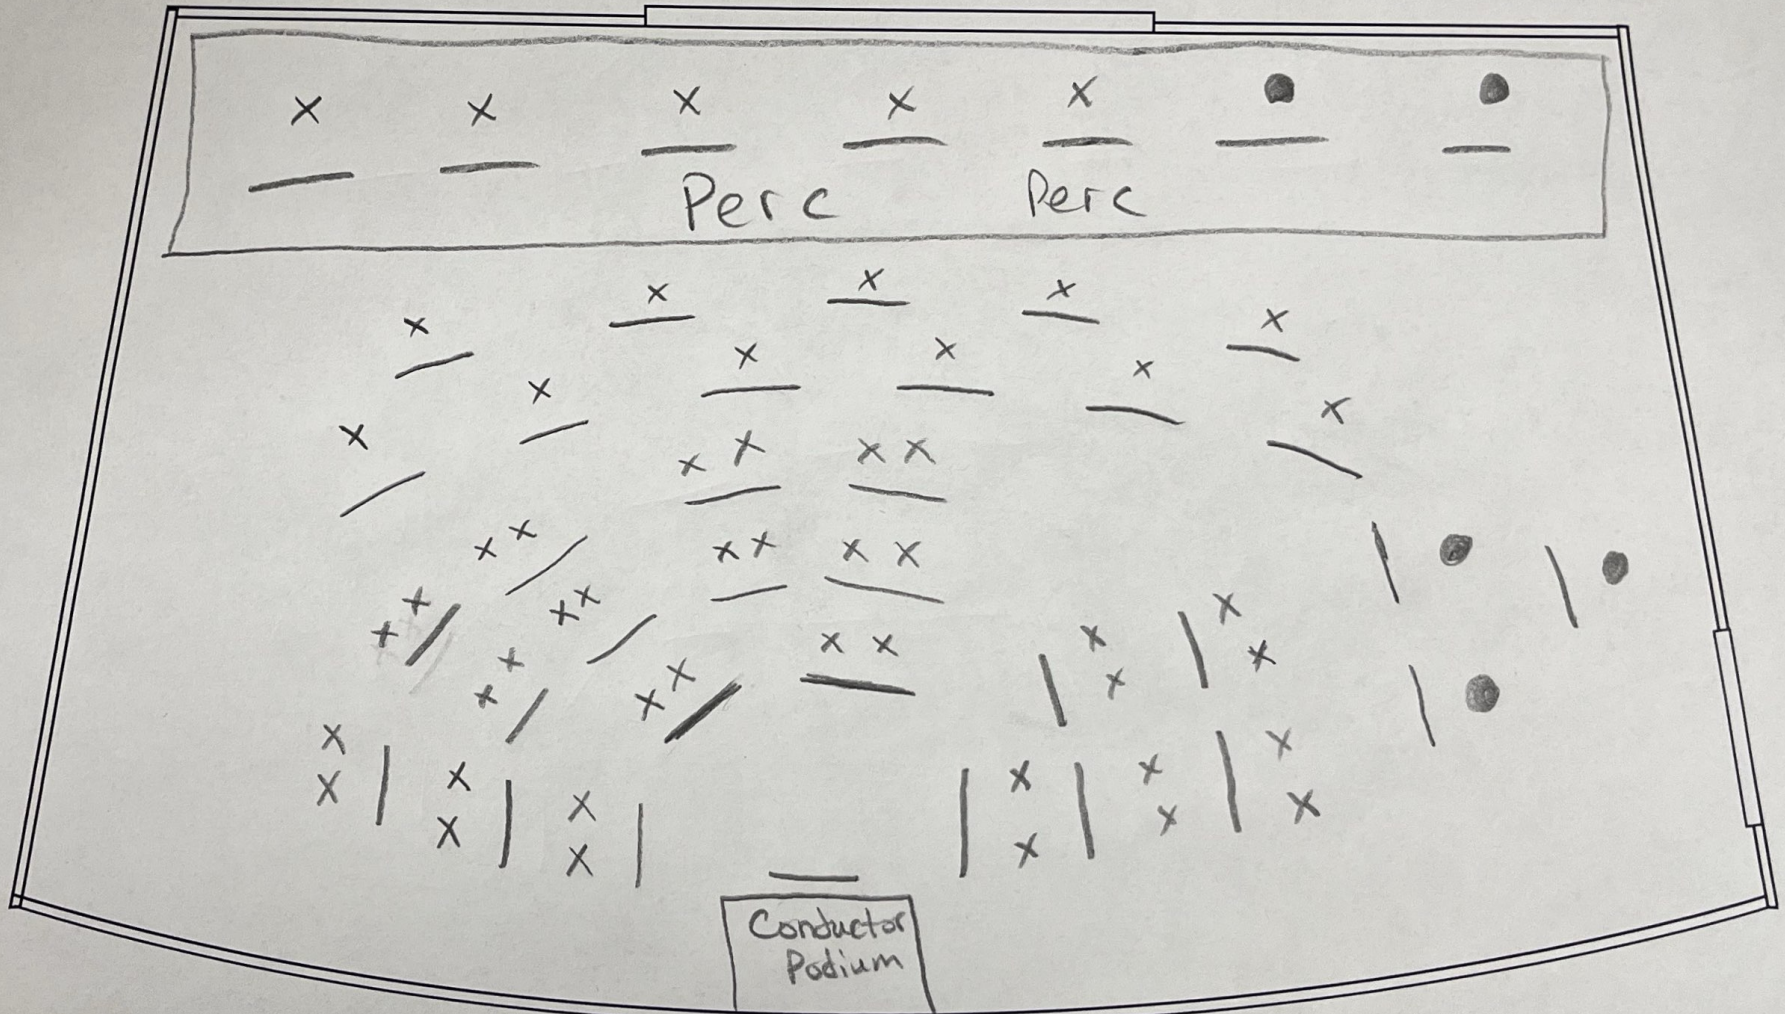

D.F. Cook Recital Hall - Stage Plot With Baffles

3 chairs
1 piano bench
4 stands

- = Music Stand
- x = Chair
- = Stool

D.F. Cook Recital Hall - Stage Plot

MUN All-Star Ensemble

Speaking microphone
needed for conductor

52 chairs
40 stands
5 stools

— = Music Stand
x = Chair
● = Stool

D.F. Cook Recital Hall - Stage Plot

input list

- | | |
|------------|---------|
| 1. PNO Lo | 5. TPET |
| 2. PNO Hi | |
| 3. Bass DI | |
| 4. Vocal | |

Monitor Mixes

1. Vocal
2. PNO

- = Music Stand
- x = Chair
- = Stool

Suncor Energy Hall - Stage Plot

- = Music Stand
- x = Chair
- = Stool

Suncor Energy Hall - Stage Plot

Inputs

1. GTR mic
2. Laptop L
3. Laptop R

- = Music Stand
- x = Chair
- = Stool

D.F. Cook Recital Hall - Stage Plot With Baffles

Video has audio playback.
Laptop will be setup beside projector

- = Music Stand
- x = Chair
- = Stool