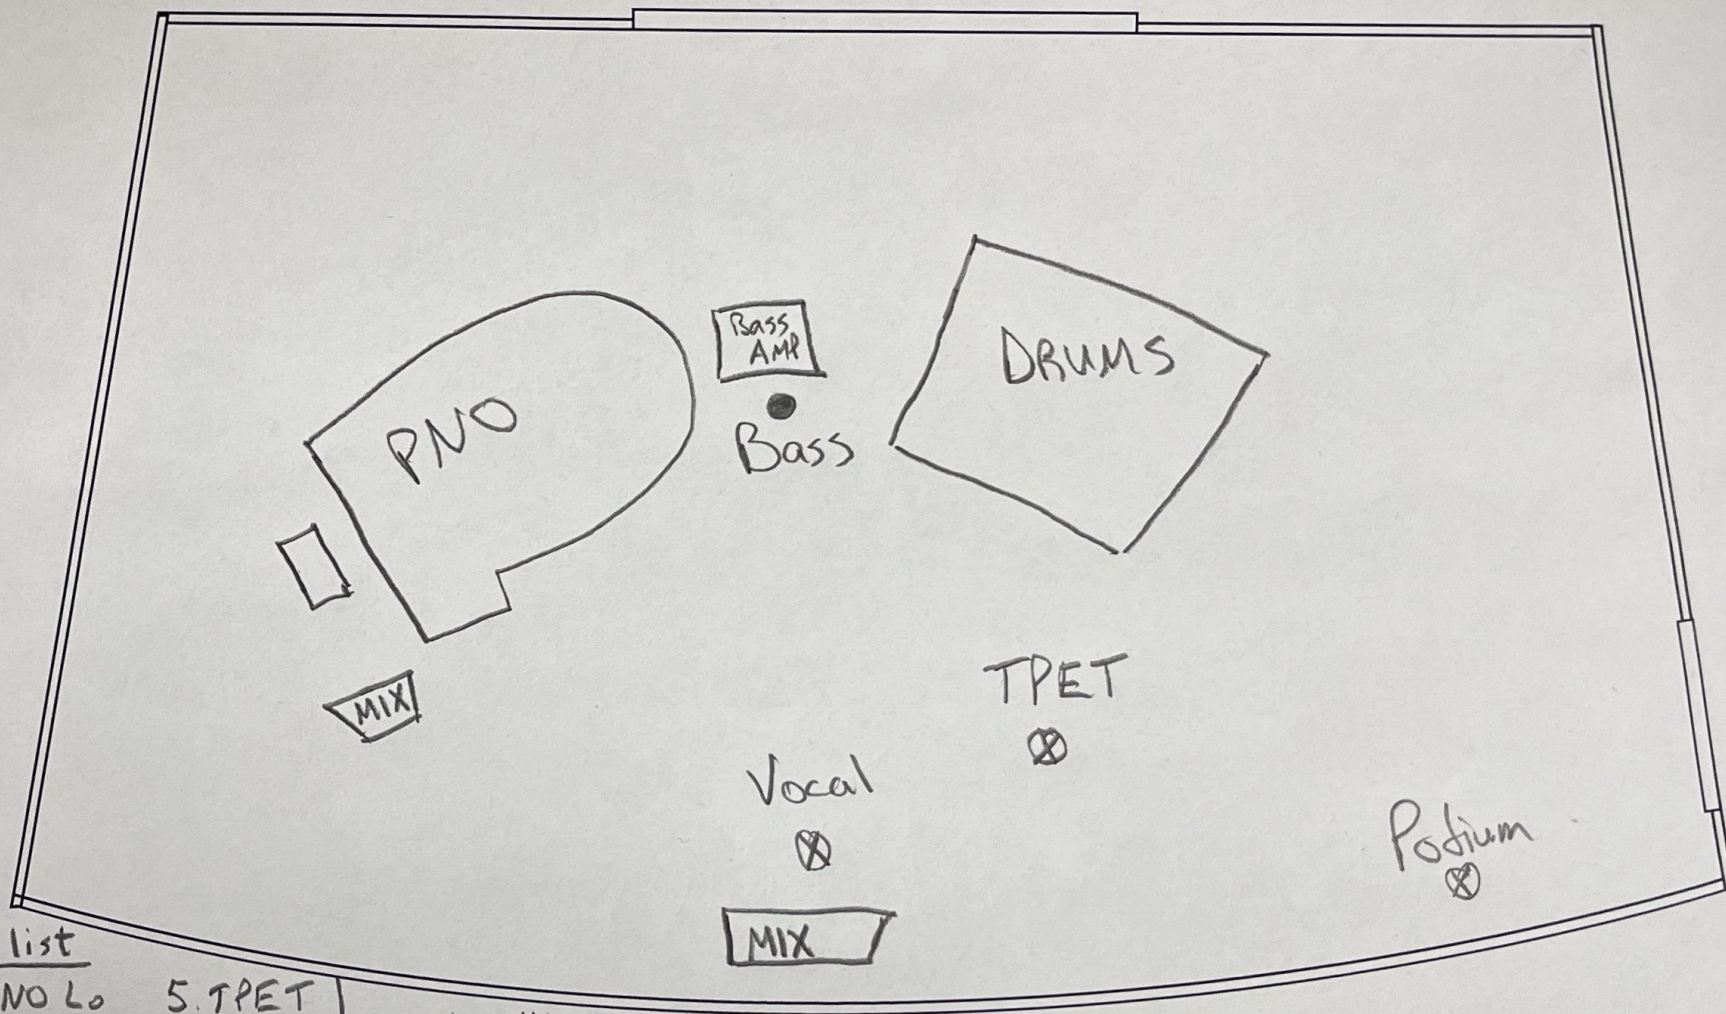

D.F. Cook Recital Hall - Stage Plot With Baffles

3 chairs
1 piano bench
4 stands

- = Music Stand
- x = Chair
- = Stool

D.F. Cook Recital Hall - Stage Plot

MUN All-Star Ensemble

Speaking microphone
needed for conductor

52 chairs
40 stands
5 stools

— = Music Stand
x = Chair
● = Stool

D.F. Cook Recital Hall - Stage Plot

input list

- | | |
|------------|---------|
| 1. PNO Lo | 5. TPET |
| 2. PNO Hi | |
| 3. Bass DI | |
| 4. Vocal | |

Monitor Mixes

1. Vocal
2. PNO

- = Music Stand
- x = Chair
- = Stool

Suncor Energy Hall - Stage Plot

- = Music Stand
- x = Chair
- = Stool

Suncor Energy Hall - Stage Plot

Inputs

1. GTR mic
2. Laptop L
3. Laptop R

- = Music Stand
- x = Chair
- = Stool

D.F. Cook Recital Hall - Stage Plot With Baffles

Video has audio playback.
Laptop will be setup beside projector

- = Music Stand
- x = Chair
- = Stool